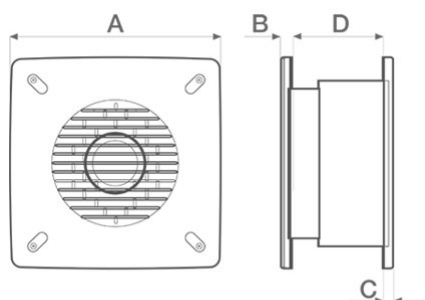

### DIMENSIONS

Ø hole through the wall	335/340
Size A (mm)	400
Size B (mm)	400
Size C (mm)	11
Size D (mm)	180