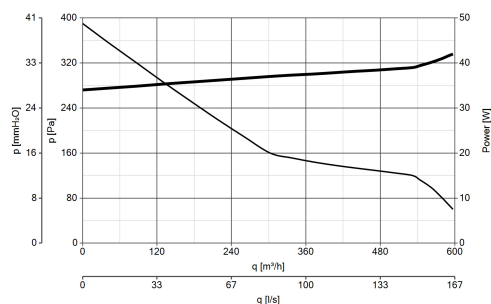

Technical Data Sheet

CODE 12456

VORTICE 230/9" ARI-LL-S

Flush mounted axial fans

DESCRIPTION

- Model designed for installation recessed into wall.
- Reversibility function (intake or extraction).
- Automatic shutter: prevents the entry of cold air and bad smells when the appliance is switched off.
- Material: UV resistant ABS plastic (prevents ageing caused by exposure to sunlight)
- Nominal diameter 230 mm.
- Motor protected against thermal overload, with shaft turning in ball bearings, coupled to screw type thermoplastic impeller with wing profile blades.
- IMQ SAFETY and IMQ PERFORMANCE certifications.

CURVES

ACCESSORIES

KIT TE 230/9" (TORRETTA)

Code 13002

KIT SO (SOFFITTO)

Code 13012

KIT ML 230/9" (MURO-LARGO)

Code 13016

KIT TC 230/9" (TETTO CON CONDOTTO)

Code 13028

CR5N

Code 12941

CREN

Code 12944

C PIR

Code 12998

C TIMER

PER INFORMAZIONI:

Servizio al Cliente: tel +39 02 90699395 premeendo 1 dopo messaggio registrato (consulenza su prodotti e impianti)

Pre & Post Vendita: fax +39 02 90699302

Email prevendita: prevendita@vortice-italy.com