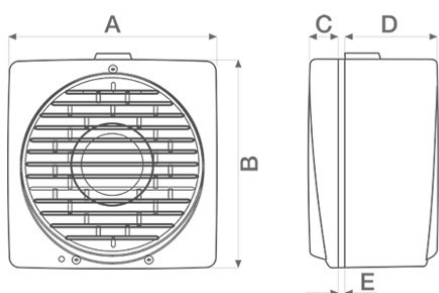

### DIMENSIONS

Ø hole through the glass	257/262
Ø hole through the wall	257/262
Size A (mm)	294
Size B (mm)	297
Size C (mm)	31
Size D (mm)	130
Size E (mm)	2/38