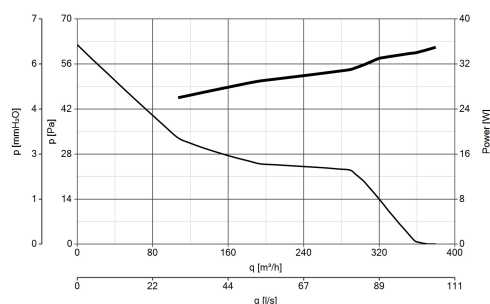

Technical Data Sheet

CODE 12614

VORTICE 150/6" P-LL-S

Wall/window axial fans

DESCRIPTION

- Model designed for window/wall mounted installation.
- Version with built-in switch operated by pullcord mounted to edge of grille.
- Material: UV resistant ABS plastic (prevents ageing caused by exposure to sunlight).
- Nominal diameter 150 mm.
- Motor protected against thermal overload, with shaft turning in ball bearings, coupled to screw type thermoplastic impeller with wing profile blades.
- IMQ SAFETY and IMQ PERFORMANCE certifications.

CURVES

ACCESSORIES

KIT TE 150/6" (TORRETTA)

Code 13001

KIT MU (MURO)

Code 13018

KIT VV 150/6" (DOPPI VETRI)

Code 13021

KIT FF 150/6" (DOPPIA FINESTRA)

Code 13024

CR5N

Code 12941

CR5

Code 12943

CREN

Code 12944

PER INFORMAZIONI:

Servizio al Cliente: tel +39 02 90699395 premendo 1 dopo messaggio registrato (consulenza su prodotti e impianti)

Pre & Post Vendita: fax +39 02 90699302

Email prevendita: prevendita@vortice-italy.com