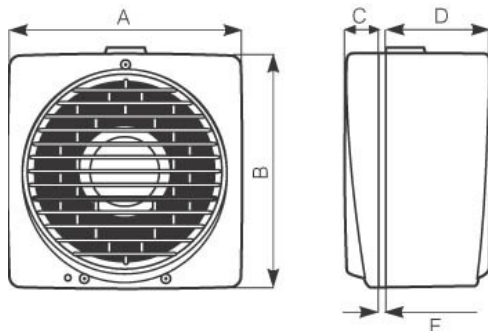

DIMENSIONS

Ø hole through the glass	185/190
Ø hole through the wall	185/190
Size A (mm)	215
Size B (mm)	218
Size C (mm)	31
Size D (mm)	97,5
Size E (mm)	2/38

PER INFORMAZIONI:

Servizio al Cliente: tel +39 02 90699395 premendo 1 dopo messaggio registrato (consulenza su prodotti e impianti)

Pre & Post Vendita: fax +39 02 90699302

Email prevendita: prevendita@vortice-italy.com

Technical Data Sheet

CODE 12614

VORTICE 150/6" P-LL-S

Wall/window axial fans

DESCRIPTION

- Model designed for window/wall mounted installation.
- Version with built-in switch operated by pullcord mounted to edge of grille.
- Material: UV resistant ABS plastic (prevents ageing caused by exposure to sunlight).
- Nominal diameter 150 mm.
- Motor protected against thermal overload, with shaft turning in ball bearings, coupled to screw type thermoplastic impeller with wing profile blades.
- IMQ SAFETY and IMQ PERFORMANCE certifications.