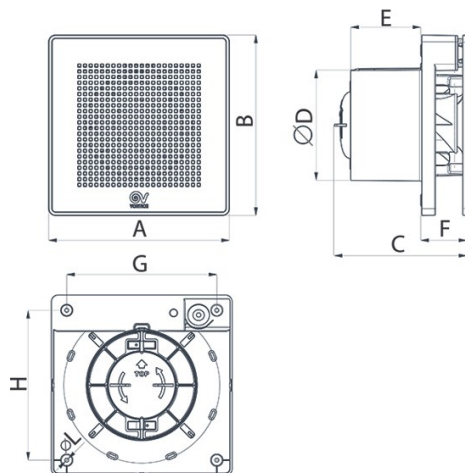

Technical Data Sheet

CODE 11270

ME 120/5" LL

Wall axial fans

Certifications

IMQ Performance

TECHNICAL AND PERFORMANCE DATA

Absorbed power 1st speed (W)	10	Delivery 1st speed (m ³ /h)	120
Frequency (Hz)	50	Max delivery at max speed (l/s)	48,6
Insulation Class	II°	Max delivery at max speed (m ³ /h)	175
IP	45	Pressure - 1st speed (mmH2O)	2,3
Max ambient temperature for continuous operation (°C)	50	Pressure - 1st speed (Pa)	22,56
Max. absorbed Current at max. speed (A)	0,080	Pressure max - max speed (mmH2O)	5
Max. absorbed Current at min. speed (A)	0,060	Pressure max - max speed (Pa)	49,04
Max. absorbed power at max speed (W)	15	RPM max	2070
Nominal Diameter (mm)	120	RPM min	1490
Voltage (V)	220-240	Sound power Lw [dB(A)] - min speed	44,5
Weight (Kg)	0,77	Sound power Lw [dB(A)] - max speed	52,8
Delivery 1st speed (l/s)	33,3	Sound pressure level Lp in free field [dB(A)] 3 m max speed	32,3
		Sound pressure level Lp in free field [dB(A)] 3 m min speed	24,0

DIMENSIONS

Size A (mm)	179
Size B (mm)	179
Size C (mm)	127
Size D (mm)	∅ 118
Size E (mm)	71
Size F (mm)	42,5
Size G (mm)	152
Size H (mm)	152
Size L (mm)	∅ 3,5

PER INFORMAZIONI:

Servizio al Cliente: tel +39 02 90699395 premendo 1 dopo messaggio registrato (consulenza su prodotti e impianti)

Pre & Post Vendita: fax +39 02 90699302

Email prevendita: prevendita@vortice-italy.com

Technical Data Sheet

CODE 11270

ME 120/5" LL

Wall axial fans

DESCRIPTION

- Material: UV resistant white plastic (prevents ageing caused by exposure to sunlight).
- Nominal diameter 120 mm.
- Motor protected against thermal overload, with shaft turning in ball bearings; 2 operating speeds controlled electronically from pcb.
- Air flow between 120 m³/h and 175 m³/h.
- Equipped with non-return damper preventing unwanted backdraught when the fan is off.
- IMQ safety certification.